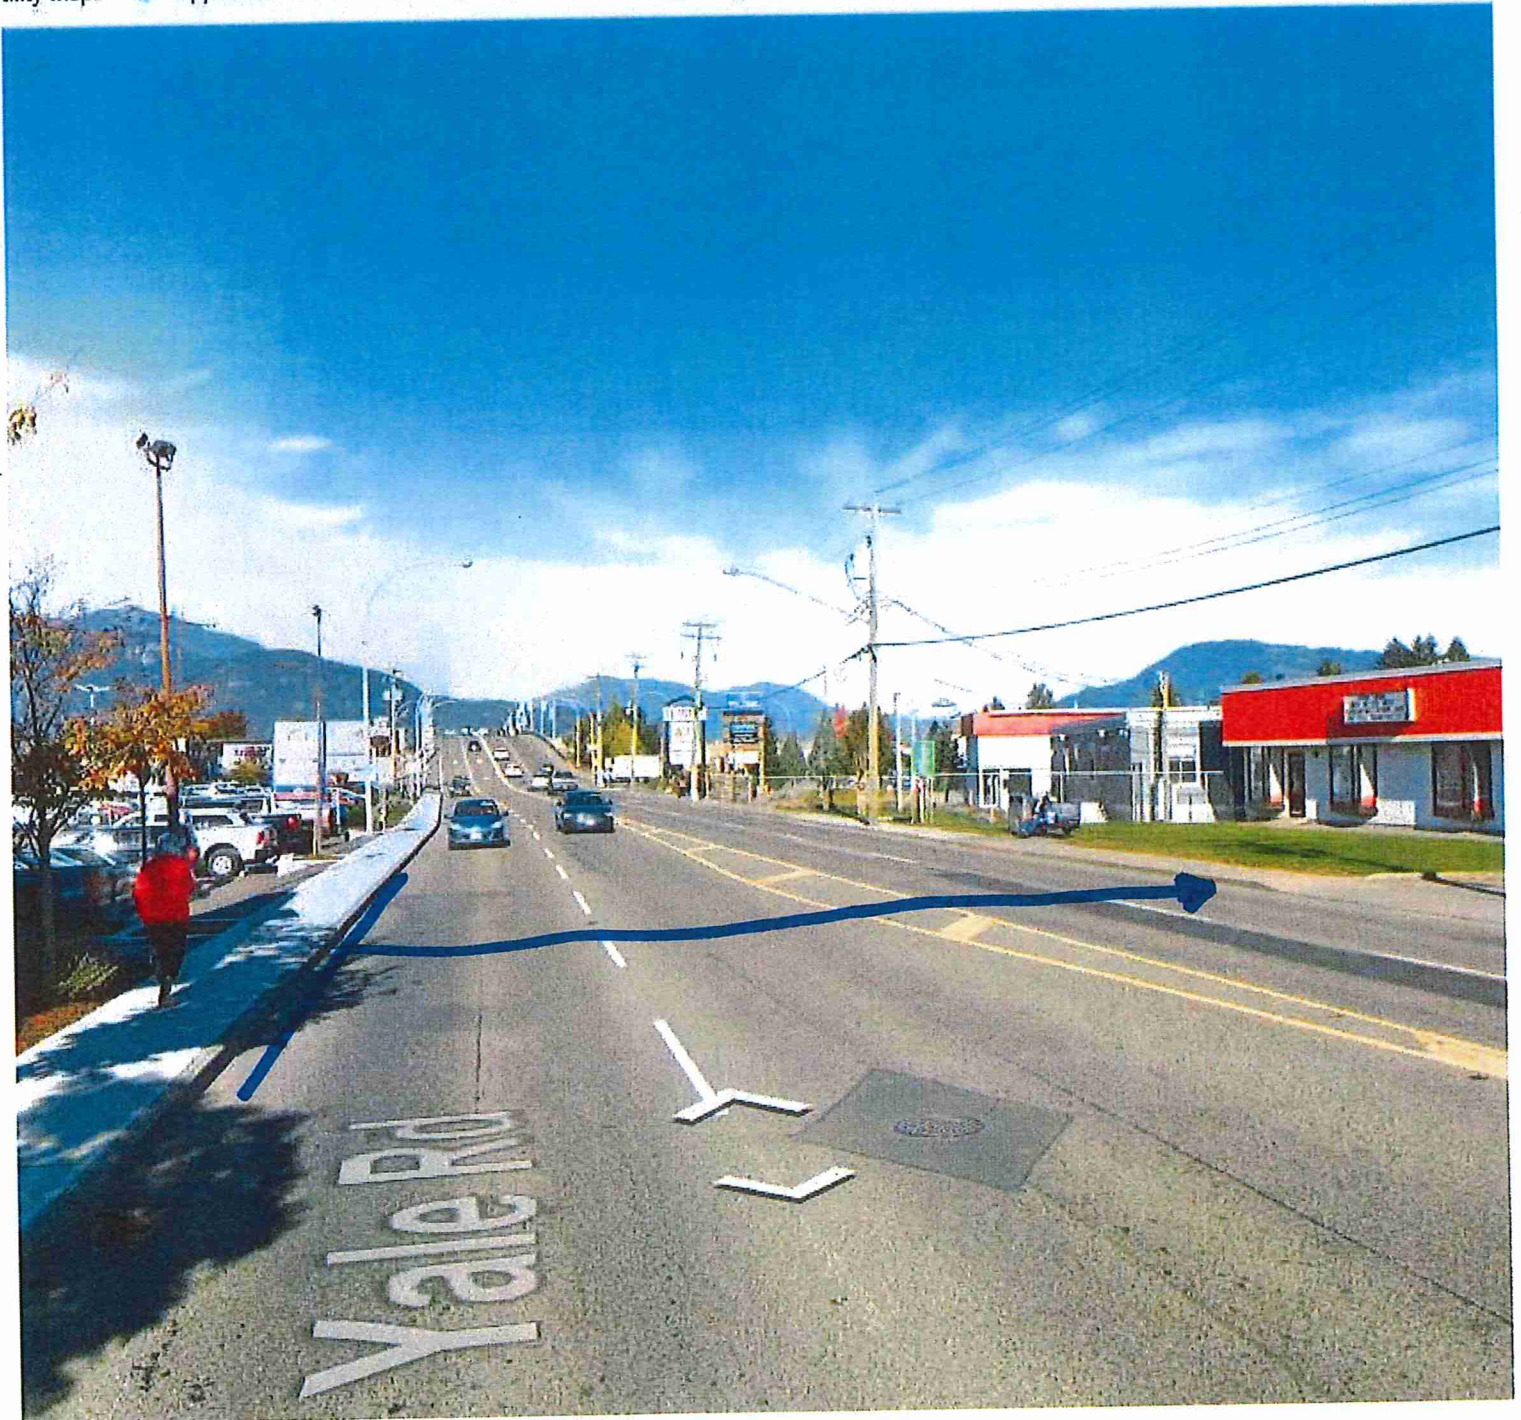

splay

om/b/streetview.htm?long=-121.958643&lat=49.159868

tility maps Application Center Chilliwack Staff Room City of Chilliwack in...

om/b/

ility maps   ➔ Application Center   ➔ Chilliwack Staff Room   ➔ City of Chilliwack in...